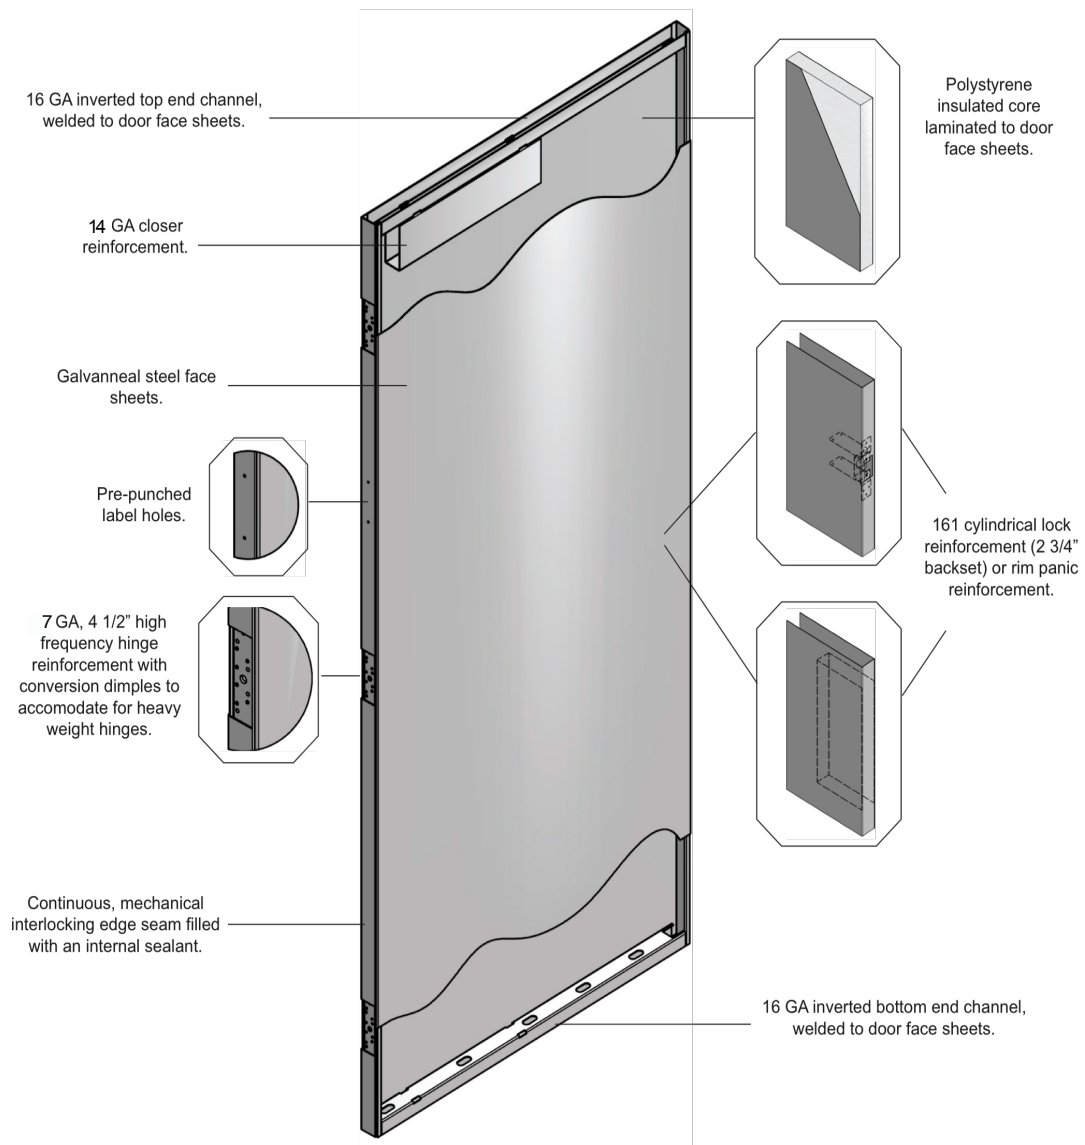

## TECHNICAL DETAIL

'GP' SERIES – POLYSTYRENE CORE  
HOLLOW METAL DOORS

EightynineA is a Member of HMMA – Hollow Metal Manufacturers Association a division of the NATIONAL ASSOCIATION OF ARCHITECTURAL METAL MANUFACTURES - NAAMM